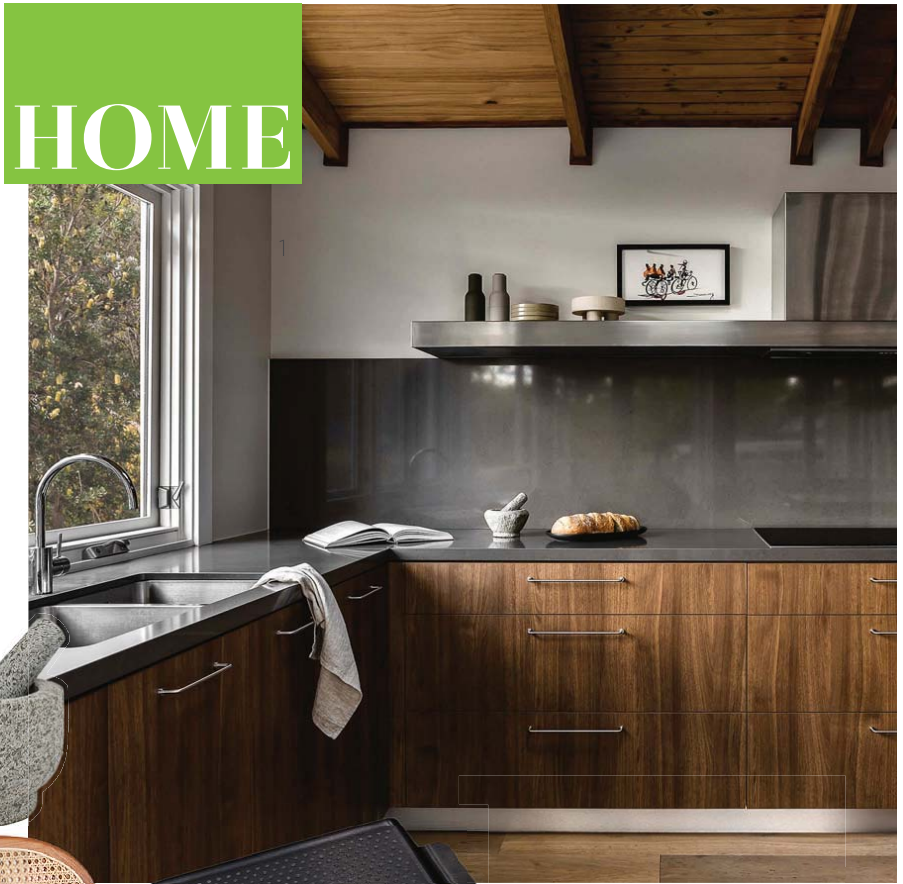

27 AUG, 2023

DARK & MOODY

Sunday Times, Perth

「HOME EDIT」
 MAYA ANDERSON 

HOME

DARK & MOODY

With its rich deep colour palette, this kitchen is evocative and peaceful

Feeling like it is nestled amongst the treetops, this beautiful kitchen is a dream, with its clean lines, beautiful wood and pared-back styling. Anna Carin Design Studio principal designer Anna-Carin McNamara designed it in her signature Scandi-inspired style to suit a busy family and complement the beautiful outlook. “This upper level kitchen sits among the trees, looking out to the canopy of magnificent Australian gum trees,” she says. “This kitchen had to be robust for a family with three growing boys and respect the mid-century bones of the home with its timber-lined, pitched ceiling and classic proportions.” McNamara chose the Caesarstone Raindream benchtops, from the Pebbles collection of four colours inspired by the earthy tones of the humble but beautiful river pebble. Hoping to achieve a similar dark, moody kitchen style? “The lighting is crucial – warm temperature, a mix of up and downlights, and the right colour temperature,” McNamara says. “Choose materials with dark similar colour tones, but that are not homogenous, to create interest and variety.” Here, the texture of the cabinets and timber ceilings complements the gentle greys of the benchtops and splashback.